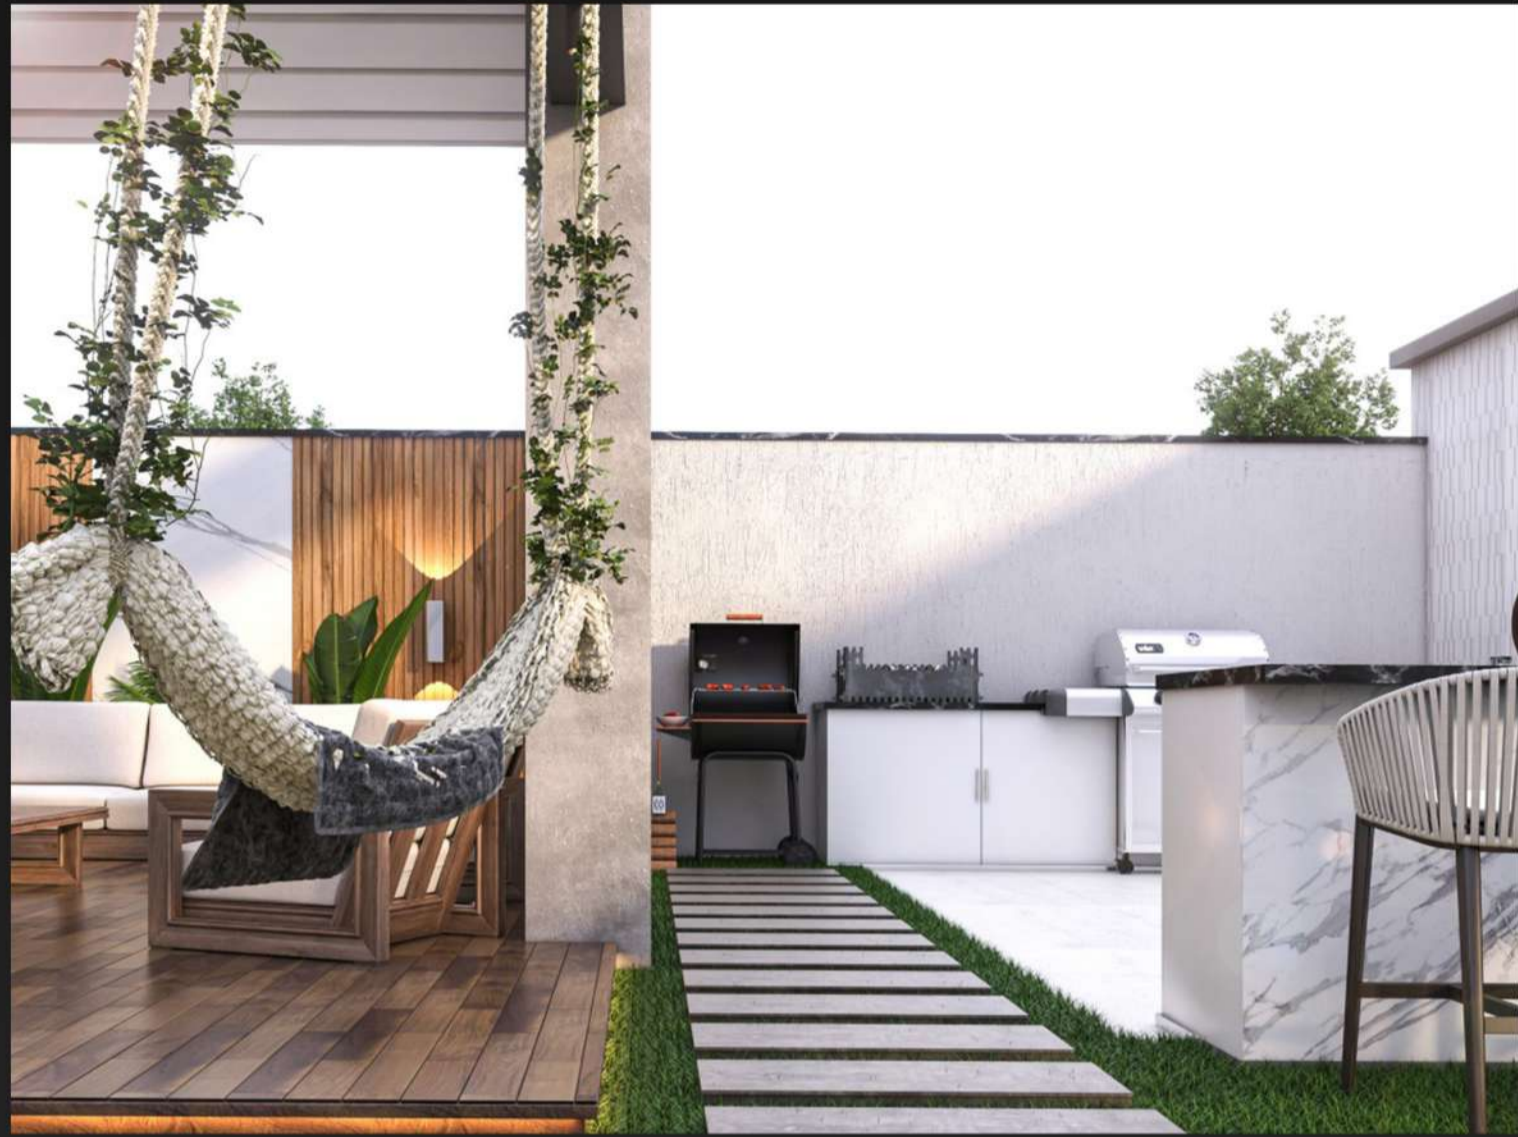

PRIVATE GARDEN CORNER DESIGN
📍 SHARJAH U.A.E

PRIVATE VILLA BACKYARD DESIGN

📍 DUBAI U.A.E

PRIVATE ROOF GARDEN DESIGN

📍 DUBAI U.A.E

RESTAURANT TERRACE DESIGN

📍 DUBAI U.A.E

baba ghanouj

RANGE ROVER
vizpeople

CONTAINER FASTFOOD RESTAURANT DESIGN

📍 BUCHAREST - ROMANIA

MODERN CUSTOMIZED CHANEL KONSOL

BATHTUB WITH MARBLE AND BRASS

ARC VELVET SOFA

MODERN BRASS CHAIRS

MODERN BRASS AND FABRIC CHAIR