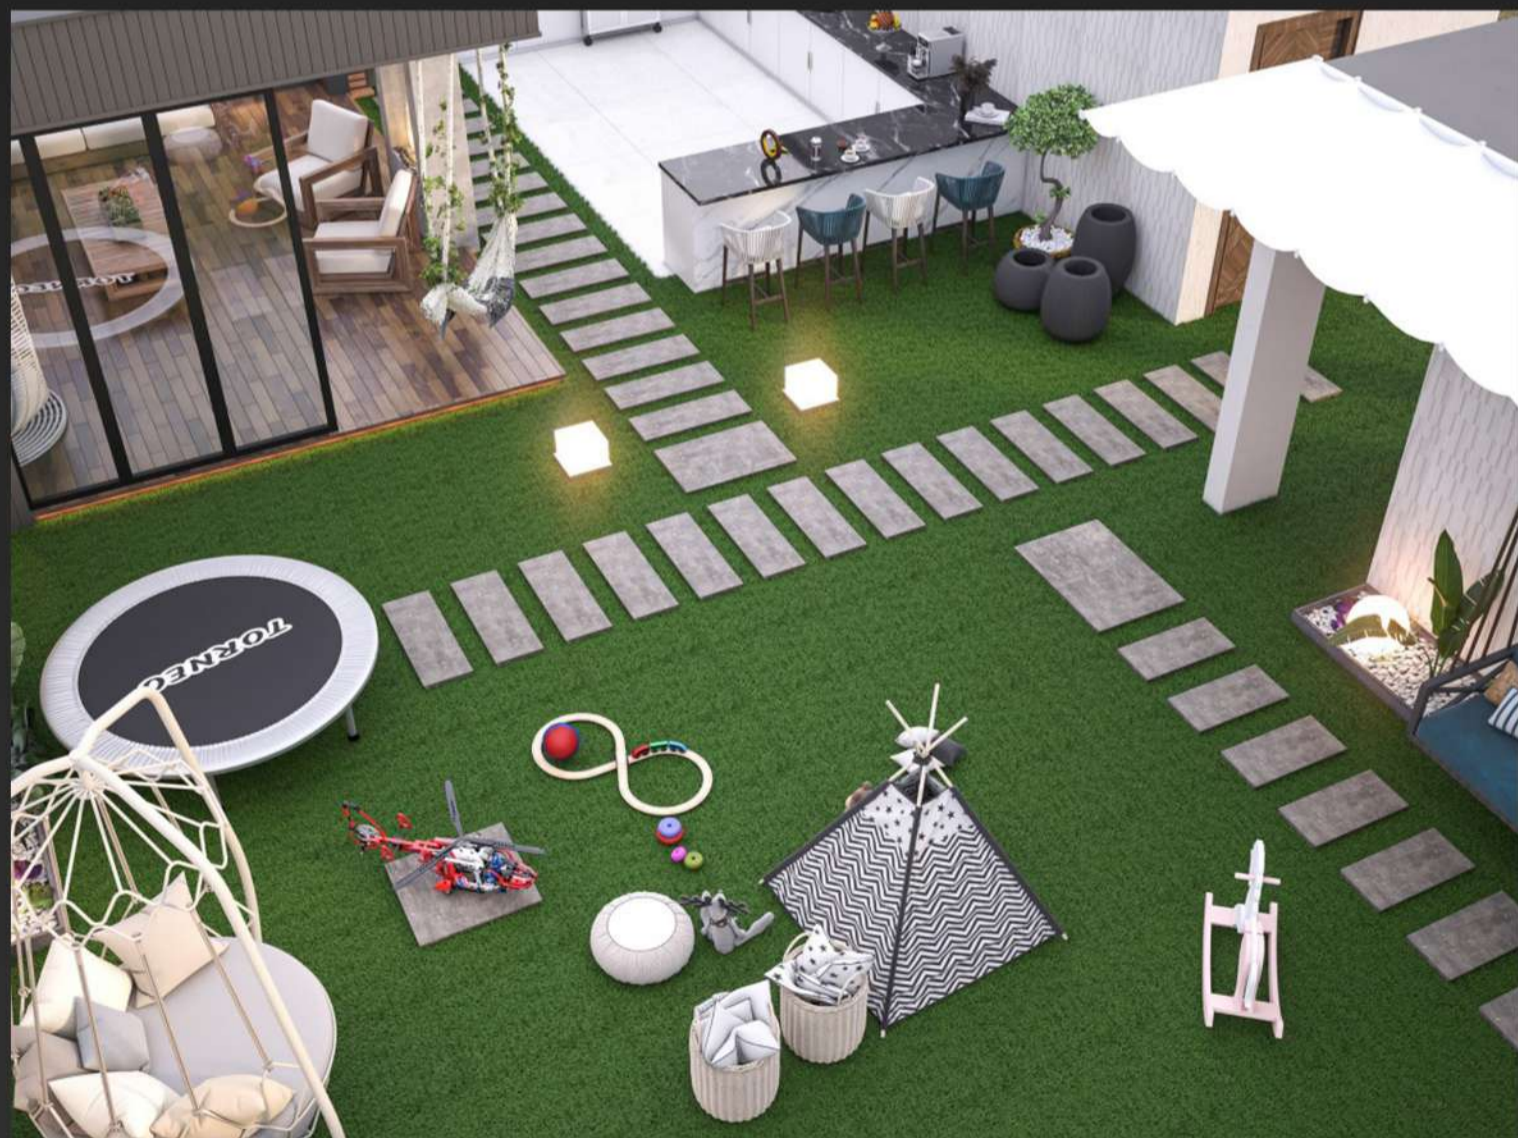

PRIVATE GARDEN CORNER DESIGN
📍 SHARJAH U.A.E

PRIVATE VILLA BACKYARD DESIGN

📍 DUBAI U.A.E

PRIVATE ROOF GARDEN DESIGN

📍 DUBAI U.A.E

RESTAURANT TERRACE DESIGN

📍 DUBAI U.A.E

baba ghanouj

RANGE ROVER
vizpeople

CONTAINER FASTFOOD RESTAURANT DESIGN

📍 BUCHAREST - ROMANIA

MODERN CUSTOMIZED CHANEL KONSOL

BATHTUB WITH MARBLE AND BRASS

ARC VELVET SOFA

MODERN BRASS CHAIRS

MODERN BRASS AND FABRIC CHAIR