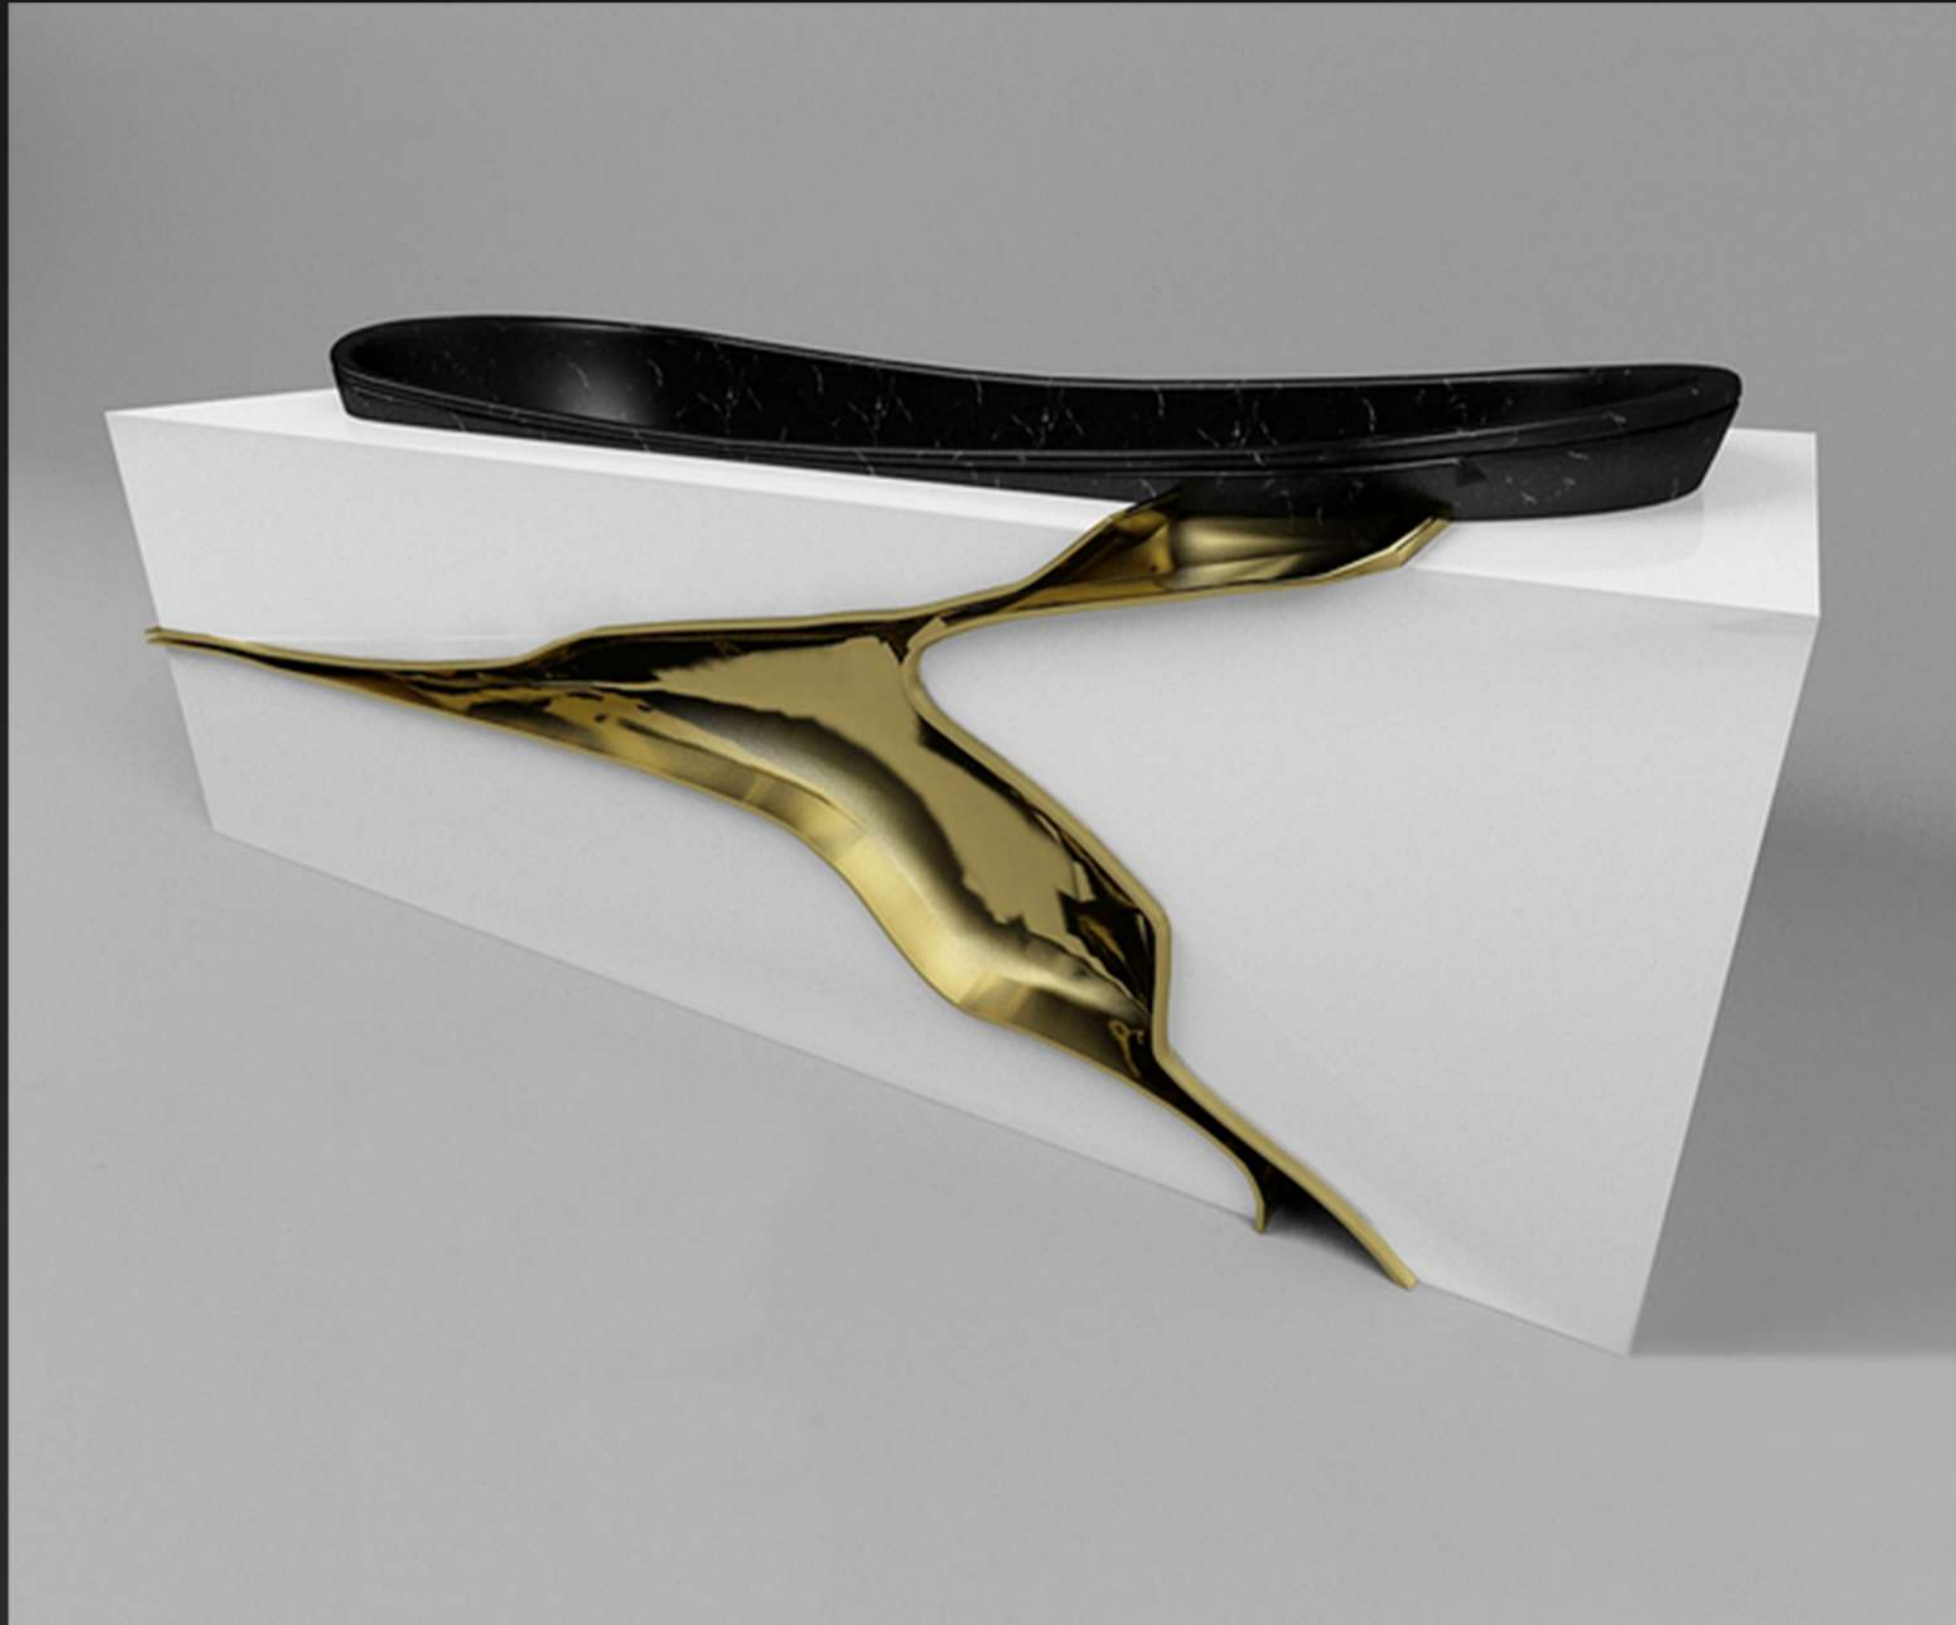

RANGE ROVER
vizpeople

CONTAINER FASTFOOD RESTAURANT DESIGN

📍 BUCHAREST - ROMANIA

MODERN CUSTOMIZED CHANEL KONSOL

BATHTUB WITH MARBLE AND BRASS

ARC VELVET SOFA

MODERN BRASS CHAIRS

MODERN BRASS AND FABRIC CHAIR

MARBLE FLOWER SHAPE TABLE

MODERN CRYSTAL CHANDELIER

ELEGANT BRASS AND FABRIC CHAIR

MODERN BRASS AND VELVET CHAIR

MODERN BRASS AND VELVET CHAIR

MODERN VANITY

GYPSUM WALL DESIGNS