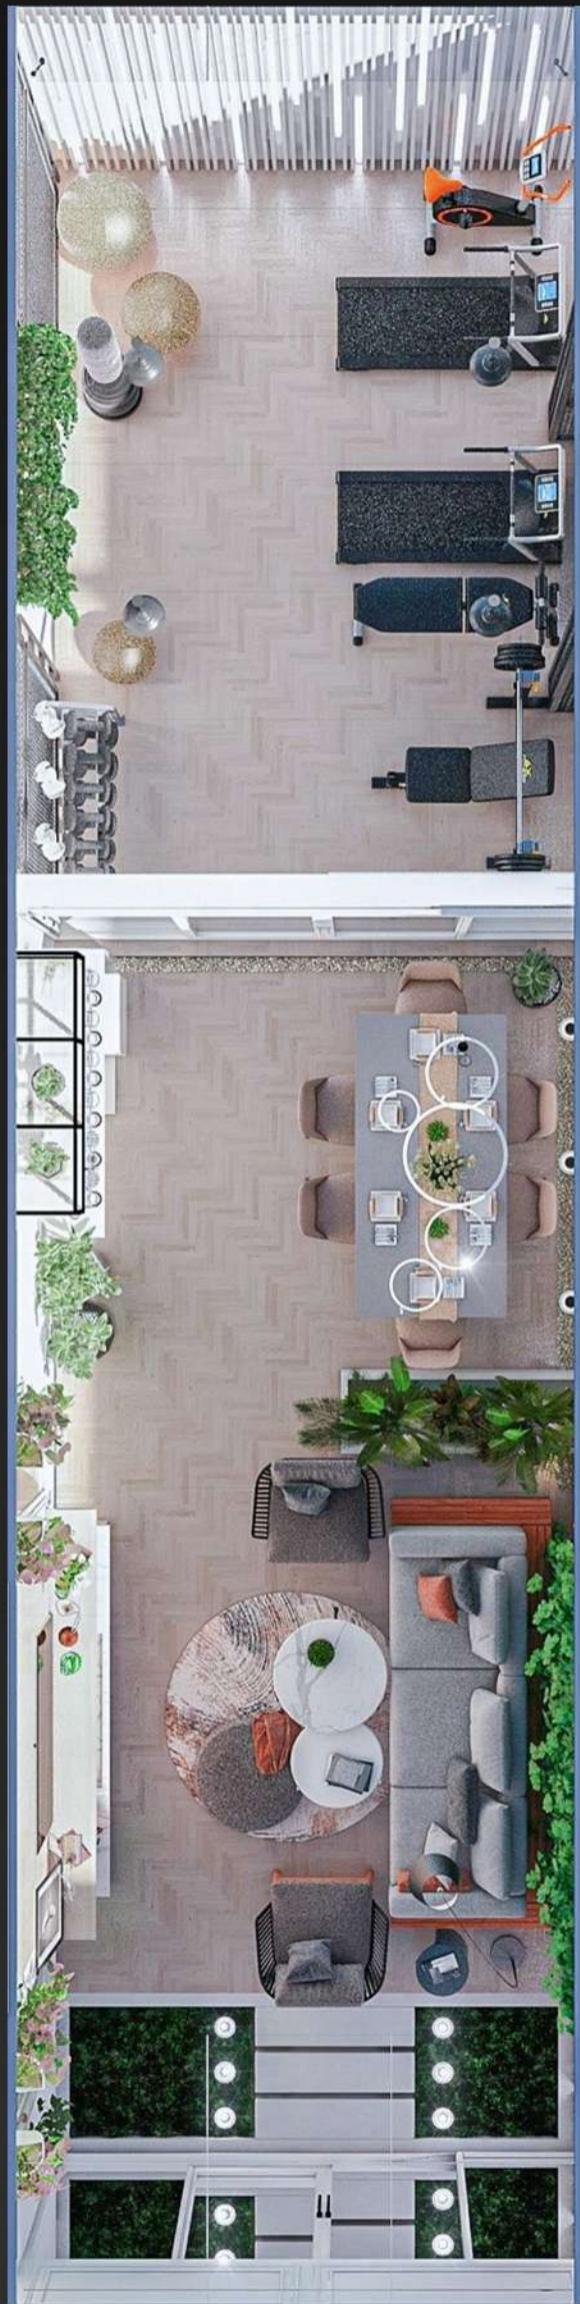

CUSTOMIZED TOOTH
SHAPE SHELF

REDESIGNED MODERN BEAUTY CLINIC

📍 DUBAI U.A.E

PRIVATE VILLA LANDSCAPE

📍 DUBAI U.A.E

PRIVATE VILLA YARD DESIGN
SHARJAH U.A.E

PRIVATE ROOF GARDEN DESIGN

📍 DUBAI U.A.E

PRIVATE GARDEN CORNER DESIGN
📍 SHARJAH U.A.E

PRIVATE VILLA BACKYARD DESIGN

📍 DUBAI U.A.E

PRIVATE ROOF GARDEN DESIGN

📍 DUBAI U.A.E

RESTAURANT TERRACE DESIGN

📍 DUBAI U.A.E

baba ghanouj

RANGE ROVER
vizpeople

CONTAINER FASTFOOD RESTAURANT DESIGN

📍 BUCHAREST - ROMANIA

MODERN CUSTOMIZED CHANEL KONSOL

BATHTUB WITH MARBLE AND BRASS

ARC VELVET SOFA

MODERN BRASS CHAIRS

MODERN BRASS AND FABRIC CHAIR